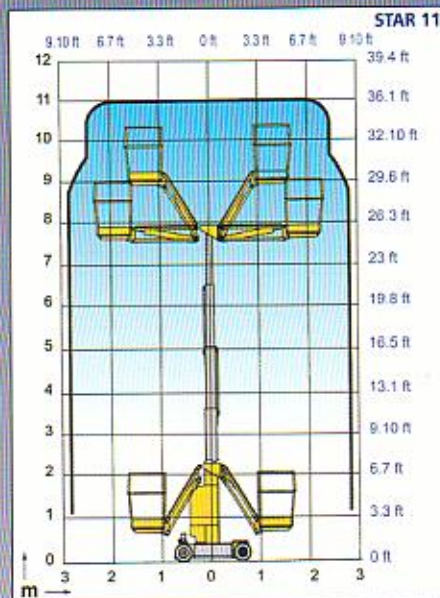

STAR 11 STAR 12

Vertical masts

The Haulotte® Advantages

- Full electric drive
- Narrow turning radius for excellent manoeuvrability in the most congested areas
- 140° (+70°/-70°) fly jib for better accessibility
- 32 in (0.80 m) platform extension increasing working surface
- Maximum drive speed: 5 km/h (3.1 mph)
- Gradeability up to 25%
- Driveable at full height
- Robust, reliable and easy to maintain design

STANDARD FEATURES

- 24V electric engine
- 24 V - 275 AH traction batteries
- 30 amp battery charger
- Battery charging indicator
- 3° tilt alarm
- 2 drive speeds
- 2 wheel drive and steer
- Free wheeling device
- Hour counter
- Horn in basket
- 2 emergency stops
- 2 control boxes
- Removable control box in basket

OPTIONS & ACCESSORIES

- Non-marking tyres
- Centralised filling
- Flashing light
- Motion alarm
- 220 V socket in basket
- Airline to cage

SPECIFICATIONS

	STAR 11		STAR 12	
Working height	11 m	36 ft	12 m	39 ft 4 in
Platform height	9 m	30 ft	10 m	33 ft
Horizontal reach	2.5 m / 8 ft 2 in			
Platform capacity	210 kg / 463 lb, 2 people			
A Length	2.35 m / 7 ft 7 in			
B Overall width	1.02 m	3 ft 3 in	1.25 m	4 ft 1 in
C Stowed height	2.20 m	7 ft 2 in	2.40 m	7 ft 9 in
D Wheelbase	1.20 m / 4 ft			
E Ground clearance	8 cm / 3 ft 1 in			
Platform dimensions	0.96 x 0.96 m - 38 x 26 in			
Tailswing	0			
Drive speed	1.1/5 km/h - 0.7/3.1 mph			
Raise speed (sec.)	31		32	
Outside turning radius	2 m	6 ft 6 in	2.15 m	7 ft
Turnable rotation	360°			
Batteries	24 V - 275 AH			
Autonomy	9 hours			
Built-in-charger	30 A			
Maximum gradeability	25%			
Tilt alarm	3°			
Solid tyres	318/114 - 203.2			
Total weight	2,470 kg	5,445 lb	2,450 kg	5,400 lb

D I S T R I B U T E D B Y

Acarlar Dış Ticaret Sanayi Ltd. Şti.