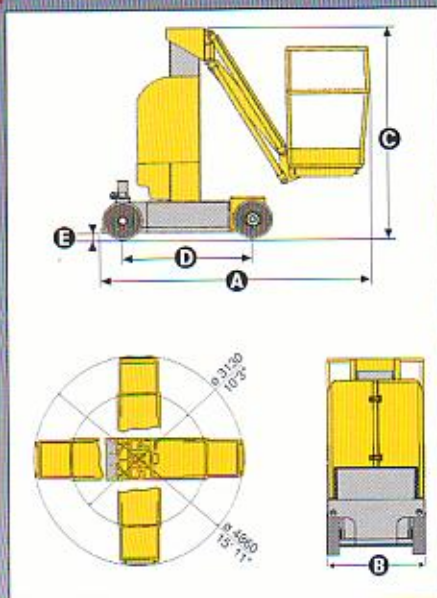

STAR 11 STAR 12

Vertical masts

The Haulotte® Advantages

- Full electric drive
- Narrow turning radius for excellent manoeuvrability in the most congested areas
- 140° (+70°/-70°) fly jib for better accessibility
- 32 in (0.80 m) platform extension increasing working surface
- Maximum drive speed: 5 km/h (3.1 mph)
- Gradeability up to 25%
- Driveable at full height
- Robust, reliable and easy to maintain design

STANDARD FEATURES

- 24V electric engine
- 24 V - 275 AH traction batteries
- 30 amp battery charger
- Battery charging indicator
- 3° tilt alarm
- 2 drive speeds
- 2 wheel drive and steer
- Free wheeling device
- Hour counter
- Horn in basket
- 2 emergency stops
- 2 control boxes
- Removable control box in basket

OPTIONS & ACCESSORIES

- Non-marking tyres
- Centralised filling
- Flashing light
- Motion alarm
- 220 V socket in basket
- Airline to cage

SPECIFICATIONS

	STAR 11		STAR 12	
Working height	11 m	36 ft	12 m	39 ft 4 in
Platform height	9 m	30 ft	10 m	33 ft
Horizontal reach	2.5 m / 8 ft 2 in			
Platform capacity	210 kg / 463 lb, 2 people			
A Length	2.35 m / 7 ft 7 in			
B Overall width	1.02 m	3 ft 3 in	1.25 m	4 ft 1 in
C Stowed height	2.20 m	7 ft 2 in	2.40 m	7 ft 9 in
D Wheelbase	1.20 m / 4 ft			
E Ground clearance	8 cm / 3 ft 1 in			
Platform dimensions	0.96 x 0.96 m - 38 x 26 in			
Tailswing	0			
Drive speed	1.1/5 km/h - 0.7/3.1 mph			
Raise speed (sec.)	31		32	
Outside turning radius	2 m	6 ft 6 in	2.15 m	7 ft
Turnable rotation	360°			
Batteries	24 V - 275 AH			
Autonomy	9 hours			
Built-in-charger	30 A			
Maximum gradeability	25%			
Tilt alarm	3°			
Solid tyres	318/114 - 203.2			
Total weight	2,470 kg	5,445 lb	2,450 kg	5,400 lb

D I S T R I B U T E D B Y

Acarlar Dış Ticaret Sanayi Ltd. Şti.